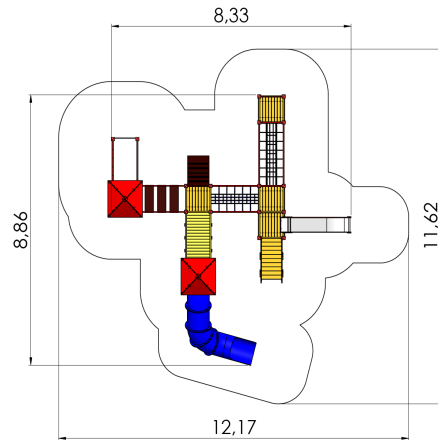

## **Technical information:**

Width of structure: 8.33m

Length of structure: 8.86m

Height of structure: 3.94m

Max. fall height: 1.92m

Recommended age of users: 4+

For simultaneous use by several children: 12-24

## **Product consists of:**

Platforms: 3pc height 1.55m

Platforms: 2pc height 1.2m

Roofs: 2pc

Slides: 1pc height 1.55m

Tunnel slide: 1pc height 1.55m

Climbing walls: 1pc

Climbing nets: 1pc

Ladders: 1pc

Bridges: 6pc

Tunnels: 1pc

Slopes: 1pc

Stairs with handrails: 1pc

Play corners: 3pc

Ladders: 1pc

Safety area width: 11.62m

## **Product description:**

Spiral slide and slide tunnel height 1,55m