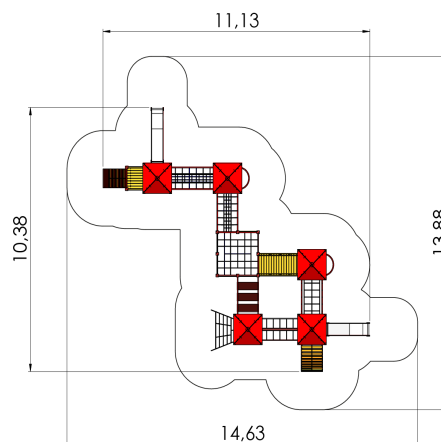

LM300-6 Multi Activity Centre OLD TOWN Mini

<http://www.tiptiptap.ee/en/products/playgrounds/play-centres/multi-activity-centre-old-town-mini-lm300-6>

Technical information:

Width of structure: 10.34m

Length of structure: 12.11m

Height of structure: 3.96m

Max. fall height: 1.55m

Recommended age of users: 1+/4+

For simultaneous use by several children: 8-16

Product consists of:

Platforms: 3pc height 1.55m

Platforms: 4pc height 1.2m

Roofs: 5pc

Slides: 1pc height 1.55m

Slides: 2pc height 1.2m

Climbing walls: 1pc

Ladders: 4pc

Bridges: 5pc

Tunnels: 1pc

Slopes: 2pc

Stairs with handrails: 1pc

Fireman poles: 2pc

Play corners: 2pc

Ladders: 4pc

Tuletõrjetorude arv: 2pc

Safety area width: 15.61m

Safety area length: 13.84m

Ground fixings: The product's painted profile posts made of laminated timber are concreted into the ground using hot-galvanized metal tubular fittings.