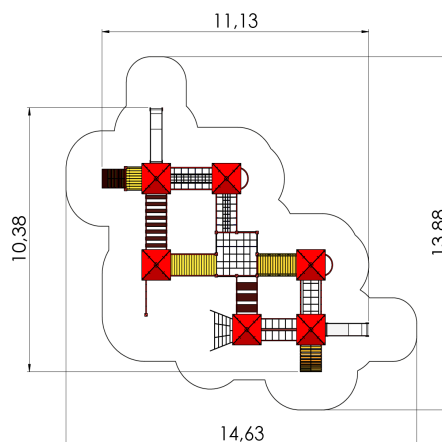

LM300-5 Multi Activity Centre OLD TOWN Midi

<http://www.tiptiptap.ee/en/products/playgrounds/play-centres/multi-activity-centre-old-town-midi-lm300-5>

Technical information:

Width of structure: 10.38m

Length of structure: 11.13m

Height of structure: 3.96m

Max. fall height: 1.92m

Recommended age of users: 4+

For simultaneous use by several children: 15-30

Product consists of:

Platforms: 5pc height 1.2m

Platforms: 3pc height 1.55m

Roofs: 6pc

Slides: 1pc height 1.2m

Slides: 1pc height 1.55m

Climbing nets: 1pc

Ladders: 3pc

Bridges: 6pc

Tunnels: 1pc

Slopes: 2pc

Fireman poles: 2pc

Ladders: 3pc

Tuletõrjetorude arv: 2pc

Safety area width: 13.88m

Safety area length: 14.63m

Ground fixings: The product's painted profile posts made of laminated timber are concreted into the ground using hot-galvanized metal tubular fittings.