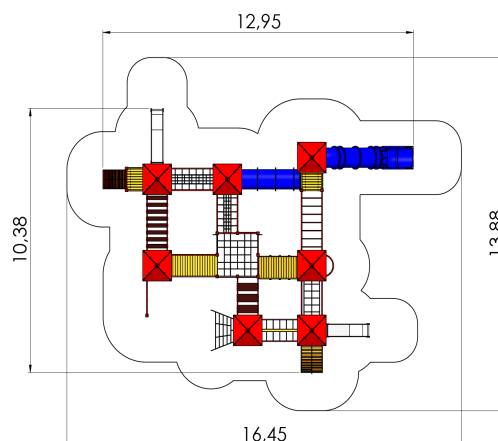

LM300-4 Multi Activity Centre OLD TOWN Maxi

<http://www.tiptiptap.ee/en/products/playgrounds/play-centres/multi-activity-centre-old-town-maxi-lm300-4>

Technical information:

Width of structure: 10.38m

Length of structure: 12.95m

Height of structure: 4.36m

Max. fall height: 2.05m

Recommended age of users: 4+

For simultaneous use by several children: 20-40

Product consists of:

Platforms: 1pc height 2m

Platforms: 4pc height 1.55m

Platforms: 5pc height 1.2m

Tunnels: 2pc

Slopes: 2pc

Fireman poles: 2pc

Ladders: 3pc

Tuletõrjetorude arv: 2pc

Safety area width: 13.88m

Safety area length: 16.55m

Ground fixings: The product's painted profile posts made of laminated timber are concreted into the ground using hot-galvanized metal tubular fittings.