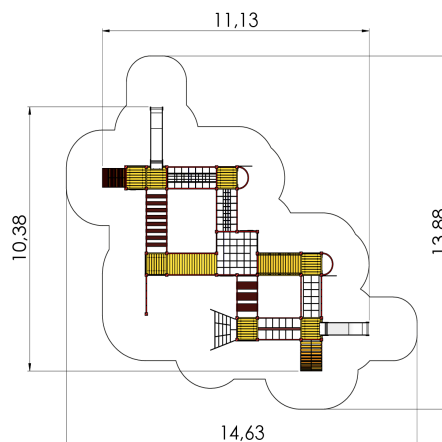

## **Technical information:**

Width of structure: 11.13m

Length of structure: 10.38m

Height of structure: 2.8m

Max. fall height: 1.92m

Recommended age of users: 4+

For simultaneous use by several children: 15-20

## **Product consists of:**

Platforms: 5pc height 1.2m

Platforms: 3pc height 1.55m

Slides: 1pc height 1.2m

Slides: 1pc height 1.55m

Climbing nets: 1pc

Ladders: 3pc

Bridges: 6pc

Tunnels: 1pc

Slopes: 2pc

Fireman poles: 2pc

Ladders: 3pc

Tuletõrjetorude arv: 2pc

Safety area width: 13.88m

Safety area length: 14.63m

Ground fixings: The product's painted profile posts made of laminated timber are concreted into the ground using hot-galvanized metal tubular fittings.