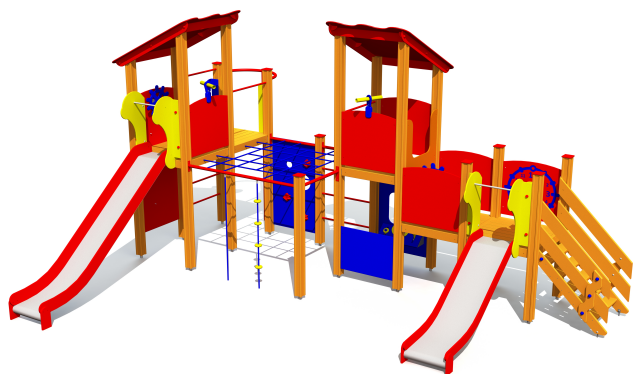

LM228 Play Centre FREDERIK

<http://www.tiptaptap.ee/en/products/playgrounds/play-centres/play-centre-frederik-lm228>

Technical information:

Width of structure: 4.53m

Length of structure: 6.25m

Height of structure: 3.45m

Max. fall height: 1.55m

Recommended age of users: 1+/4+

For simultaneous use by several children: 6-12

Product consists of:

Platforms: 3pc height 1.55m

Platforms: 2pc height 0.95m

Roofs: 2pc

Slides: 1pc height 1.55m

Slides: 1pc height 0.55m

Climbing walls: 2pc

Climbing nets: 1pc

Ladders: 2pc

Stairs with handrails: 1pc

Fireman poles: 1pc

Play corners: 1pc

Ladders: 2pc

Tuletõrjetorude arv: 1pc

Safety area width: 8.31m

Safety area length: 9.31m

Ground fixings: The product's painted profile posts made of laminated timber are concreted into the ground using hot-galvanized metal tubular fittings.