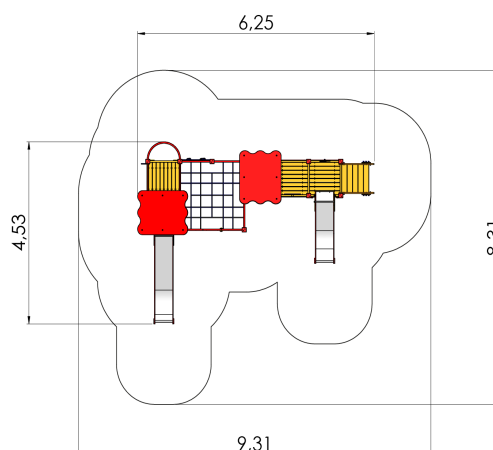

LM228 Play Centre FREDERIK

<http://www.tiptaptap.ee/en/products/playgrounds/play-centres/play-centre-frederik-lm228>

Technical information:

Width of structure: 4.53m

Length of structure: 6.25m

Height of structure: 3.45m

Max. fall height: 1.55m

Recommended age of users: 1+/4+

For simultaneous use by several children: 6-12

Product consists of:

Platforms: 3pc height 1.55m

Platforms: 2pc height 0.95m

Roofs: 2pc

Slides: 1pc height 1.55m

Slides: 1pc height 0.55m

Climbing walls: 2pc

Climbing nets: 1pc

Ladders: 2pc

Stairs with handrails: 1pc

Fireman poles: 1pc

Play corners: 1pc

Ladders: 2pc

Tuletõrjetorude arv: 1pc

Safety area width: 8.31m

Safety area length: 9.31m

Ground fixings: The product's painted profile posts made of laminated timber are concreted into the ground using hot-galvanized metal tubular fittings.