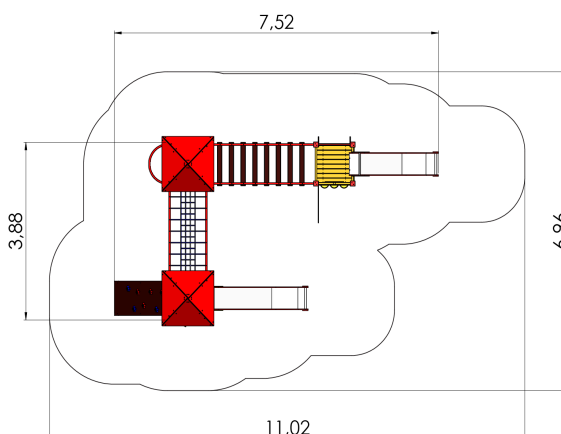

## **Technical information:**

Width of structure: 3.88m

Length of structure: 7.52m

Height of structure: 3.93m

Max. fall height: 1.58m

Recommended age of users: 1+/4+

For simultaneous use by several children: 8-16

## **Product consists of:**

Platforms: 1pc height 1.55m

Platforms: 1pc height 1.55m

Platforms: 1pc height 1.2m

Roofs: 2pc

Slides: 1pc height 1.55m

Slides: 1pc height 1.2m

Climbing walls: 1pc

Ladders: 1pc

Bridges: 2pc

Slopes: 1pc

Fireman poles: 1pc

Play corners: 1pc

Ladders: 1pc

Tuletõrjetorude arv: 1pc

Safety area width: 6.96m

Safety area length: 11.02m

Ground fixings: The product's painted profile posts made of laminated timber are concreted into the ground using hot-galvanized metal tubular fittings.