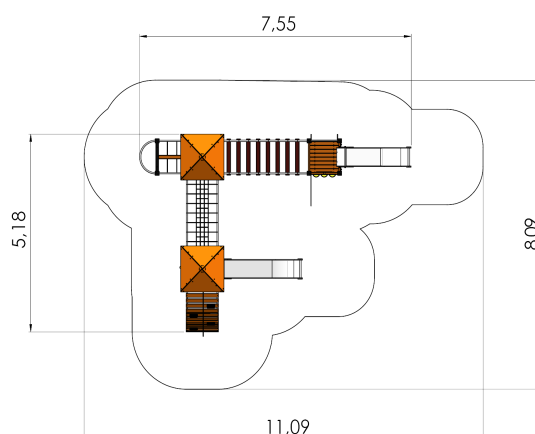

# LM226-1 Play Centre EVELIN

<http://www.tiptap.ee/en/products/playgrounds/play-centres/play-centre-evelin-lm226-1>

## **Technical information:**

Width of structure: 5.18m

Length of structure: 7.55m

Height of structure: 3.95m

Max. fall height: 1.55m

Recommended age of users: 3+

For simultaneous use by several children: 8-16

## **Product consists of:**

Platforms: 2pc height 1.55m

Platforms: 1pc height 1.2m

Roofs: 2pc

Slides: 1pc height 1.55m

Slides: 1pc height 1.2m

Climbing walls: 1pc

Ladders: 1pc

Bridges: 2pc

Slopes: 1pc

Fireman poles: 1pc

Play corners: 1pc

Ladders: 1pc

Tuletõrjetorude arv: 1pc

Safety area width: 8.09m

Safety area length: 11.09m