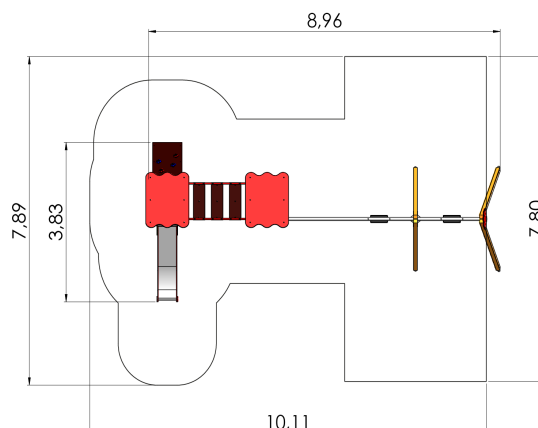

## **Technical information:**

Width of structure: 3.83m

Length of structure: 8.96m

Height of structure: 3m

Max. fall height: 1.35m

Recommended age of users: 4+

For simultaneous use by several children: 5-10

## **Product consists of:**

Platforms: 2pc height 1.2m

Roofs: 2pc

Slides: 1pc height 1.2m

Bridges: 1pc

Slopes: 1pc

Play corners: 1pc

Safety area width: 7.8m

Safety area length: 10.11m

Ground fixings: The product's painted profile posts made of laminated timber are concreted into the ground using hot-galvanized metal tubular fittings.