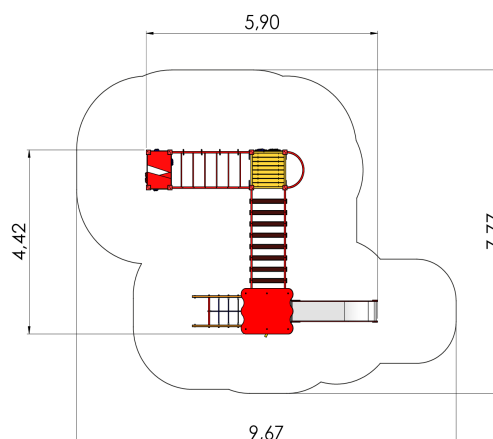

# LM225-1 Play Centre HANNA

<http://www.tiptiptap.ee/en/products/playgrounds/play-centres/play-centre-hanna-lm225-1>

## **Technical information:**

Width of structure: 4.42m

Length of structure: 5.9m

Height of structure: 3.45m

Max. fall height: 2.4m

Recommended age of users: 4+

For simultaneous use by several children: 4-8

## **Product consists of:**

Platforms: 1pc height 1.55m

Platforms: 1pc height 1.2m

Roofs: 1pc

Slides: 1pc height 1.55m

Climbing walls: 6pc

Climbing nets: 1pc

Ladders: 2pc

Bridges: 1pc

Slopes: 1pc

Fireman poles: 1pc

Play corners: 1pc

Ladders: 2pc

Tuletõrjetorude arv: 1pc

Safety area width: 7.77m

Safety area length: 9.67m