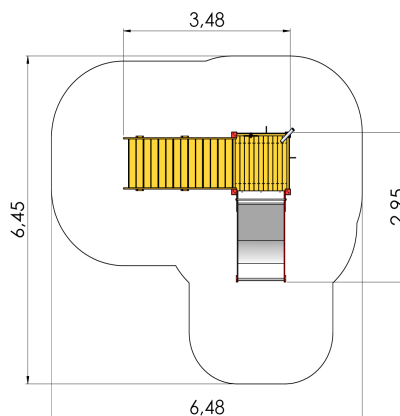

LM224 Slide THEO

<http://www.tiptiptap.ee/en/products/playgrounds/play-centres/slide-theo-lm224>

Technical information:

Width of structure: 2.95m

Length of structure: 3.48m

Height of structure: 2.27m

Max. fall height: 0.95m

Recommended age of users: 1+

For simultaneous use by several children: 3-6

Wheelchair accessible: Yes

Product consists of:

Platforms: 1pc height 0.95m

Slides: 1pc height 0.95m

Stairs with handrails: 1pc

Play corners: 2pc

Safety area width: 6.45m

Safety area length: 6.48m

Ground fixings: The product's painted profile posts made of laminated timber are concreted into the ground using hot-galvanized metal tubular fittings.