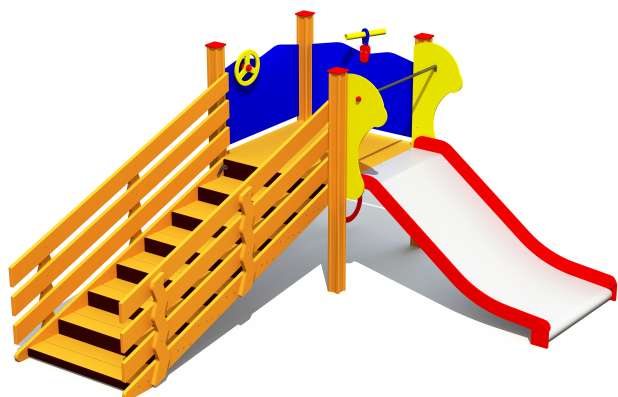

LM224 Slide THEO

<http://www.tiptiptap.ee/en/products/playgrounds/play-centres/slide-theo-lm224>

Technical information:

Width of structure: 2.95m

Length of structure: 3.48m

Height of structure: 2.27m

Max. fall height: 0.95m

Recommended age of users: 1+

For simultaneous use by several children: 3-6

Wheelchair accessible: Yes

Product consists of:

Platforms: 1pc height 0.95m

Slides: 1pc height 0.95m

Stairs with handrails: 1pc

Play corners: 2pc

Safety area width: 6.45m

Safety area length: 6.48m

Ground fixings: The product's painted profile posts made of laminated timber are concreted into the ground using hot-galvanized metal tubular fittings.

Children in wheelchair can independently develop their hand motor skills by moving the ring from one end to the other without touching the tube.