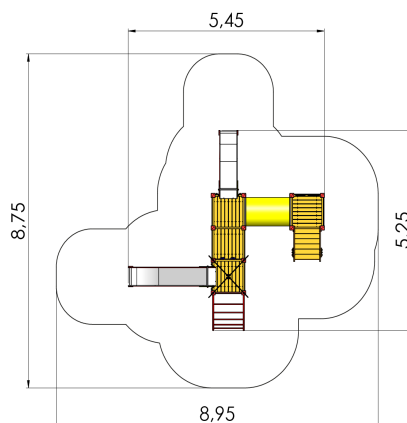

LM222 Play Centre ISABEL

<http://www.tiptiptap.ee/en/products/playgrounds/play-centres/play-centre-isabel-lm222>

Technical information:

Width of structure: 5.25m

Length of structure: 5.45m

Height of structure: 3.82m

Max. fall height: 1.55m

Recommended age of users: 1+/4+

For simultaneous use by several children: 6-12

Product consists of:

Platforms: 3pc height 0.95m

Platforms: 1pc height 1.55m

Slides: 1pc height 0.95m

Slides: 1pc height 1.55m

Tunnels: 1pc

Slopes: 1pc

Stairs with handrails: 1pc

Safety area width: 8.75m

Safety area length: 8.95m

Ground fixings: The product's painted profile posts made of laminated timber are concreted into the ground using hot-galvanized metal tubular fittings.