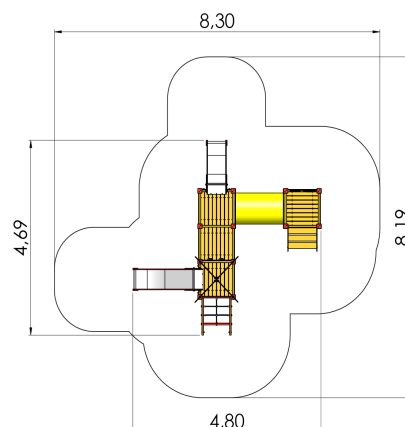

## **Technical information:**

Width of structure: 4.69m

Length of structure: 4.8m

Height of structure: 3.4m

Max. fall height: 0.95m

Recommended age of users: 1+

For simultaneous use by several children: 5-10

## **Product consists of:**

Platforms: 1pc height 0.6m

Slides: 1pc height 0.95m

Slides: 1pc height 0.6m

Tunnels: 1pc

Slopes: 1pc

Stairs with handrails: 1pc

Safety area width: 8.19m

Safety area length: 8.3m