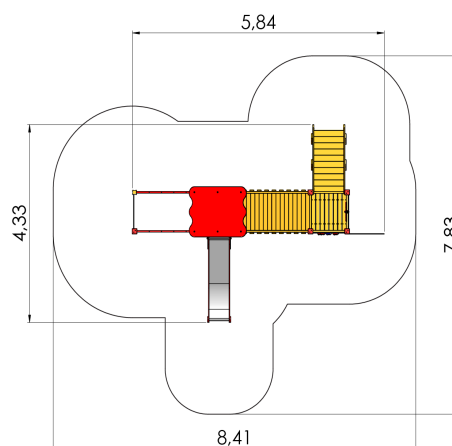

LM221 Play Centre ANNELY

<http://www.tiptiptap.ee/en/products/playgrounds/play-centres/play-centre-annely-lm221>

Technical information:

Width of structure: 4.33m

Length of structure: 5.84m

Height of structure: 3.27m

Max. fall height: 2m

Recommended age of users: 1+

For simultaneous use by several children: 6-18

Product consists of:

Platforms: 1pc height 1.2m

Platforms: 1pc height 1.55m

Roofs: 1pc

Slides: 1pc height 1.2m

Climbing walls: 2pc

Climbing nets: 1pc

Bridges: 1pc

Stairs with handrails: 1pc

Play corners: 1pc

Safety area width: 7.83m

Safety area length: 8.41m

[View materials](#)