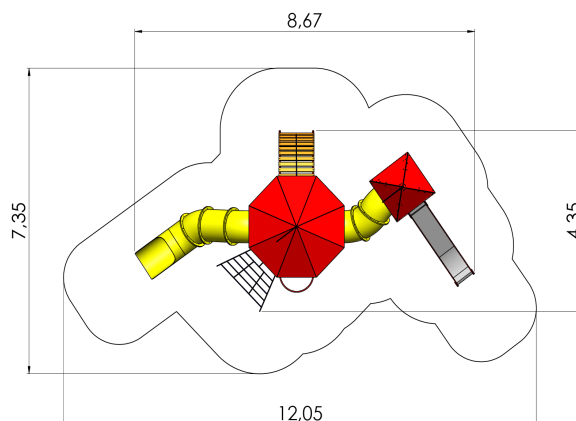

LM220-1 Play Centre WILHELM

<http://www.tiptaptap.ee/en/products/playgrounds/play-centres/play-centre-wilhelm-lm220-1>

Technical information:

Width of structure: 4.35m

Length of structure: 8.67m

Height of structure: 4.34m

Max. fall height: 1.55m

Recommended age of users: 4+

For simultaneous use by several children: 8-16

Product consists of:

Platforms: 1pc height 1.55m

Platforms: 1pc height 1.2m

Roofs: 2pc

Slides: 1pc height 1.55m

Tunnel slide: 1pc height 1.2m

Climbing walls: 2pc

Tunnels: 1pc

Slopes: 2pc

Fireman poles: 1pc

Play corners: 1pc

Tuletõrjedorude arv: 1pc

Safety area width: 7.35m

Safety area length: 12.05m

Safety area: Yes

[View materials](#)