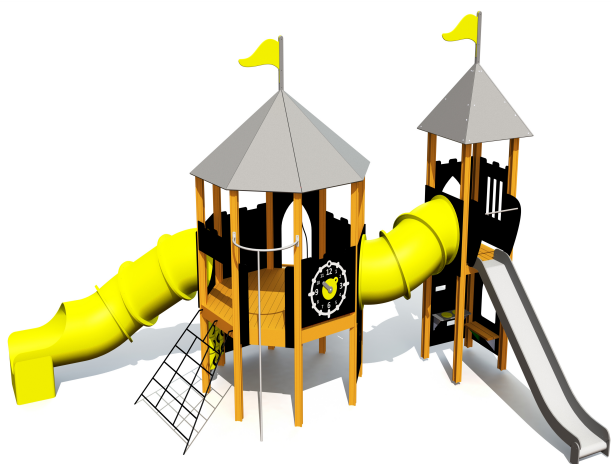

LM220-1 Play Centre WILHELM

<http://www.tiptaptap.ee/en/products/playgrounds/play-centres/play-centre-wilhelm-lm220-1>

Technical information:

Width of structure: 4.35m

Length of structure: 8.67m

Height of structure: 4.34m

Max. fall height: 1.55m

Recommended age of users: 4+

For simultaneous use by several children: 8-16

Product consists of:

Platforms: 1pc height 1.55m

Platforms: 1pc height 1.2m

Roofs: 2pc

Slides: 1pc height 1.55m

Tunnel slide: 1pc height 1.2m

Climbing walls: 2pc

Tunnels: 1pc

Slopes: 2pc

Fireman poles: 1pc

Play corners: 1pc

Tuletõrjedorude arv: 1pc

Safety area width: 7.35m