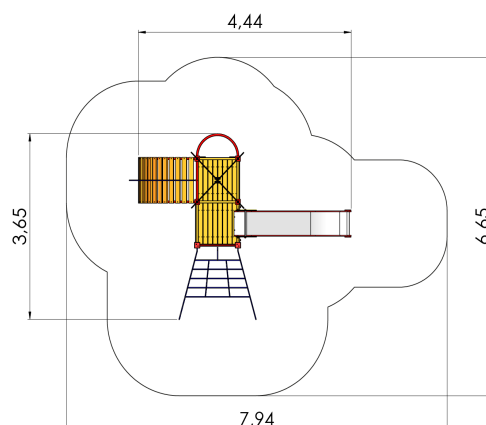

## **Technical information:**

Width of structure: 3.65m

Length of structure: 4.44m

Height of structure: 3.82m

Max. fall height: 1.55m

Recommended age of users: 4+

For simultaneous use by several children: 4-8

## **Product consists of:**

Platforms: 1pc height 1.55m

Platforms: 1pc height 1.55m

Roofs: 1pc

Slides: 1pc height 1.55m

Ladders: 1pc

Slopes: 1pc

Fireman poles: 1pc

Ladders: 1pc

Tuletõrjetorude arv: 1pc

Safety area width: 6.65m

Safety area length: 7.94m

Ground fixings: The product's painted profile posts made of laminated timber are concreted into the ground using hot-galvanized metal tubular fittings.

## **Product description:**

Stainless steel slide height 1,55m