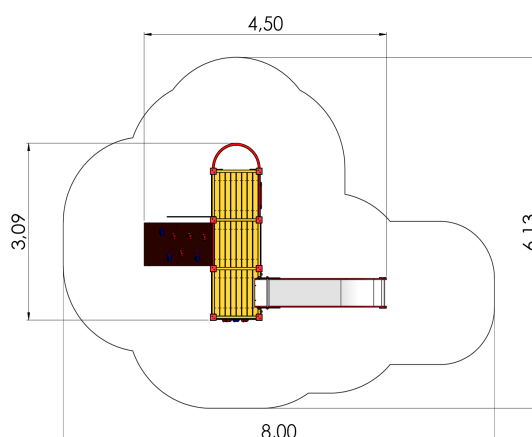

LM218 Play Centre INGRID

<http://www.tiptiptap.ee/en/products/playgrounds/play-centres/play-centre-ingrid-lm218>

Technical information:

Width of structure: 3.09m

Length of structure: 4.5m

Height of structure: 3.66m

Max. fall height: 1.55m

Recommended age of users: 4+

For simultaneous use by several children: 5-10

Product consists of:

Platforms: 3pc height 1.55m

Slides: 1pc height 1.55m

Ladders: 1pc

Slopes: 1pc

Fireman poles: 1pc

Ladders: 1pc

Tuletõrjetorude arv: 1pc

Safety area width: 6.13m

Safety area length: 8m

Ground fixings: The product's painted profile posts made of laminated timber are concreted into the ground using hot-galvanized metal tubular fittings.

Safety area: Yes

[View materials](#)

Product description:

Stainless steel slide height 1,55m