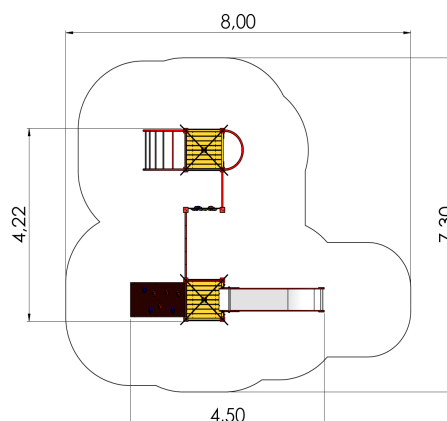

LM217 Play Centre HARALD

<http://www.tiptap.ee/en/products/playgrounds/play-centres/play-centre-harald-lm217>

Technical information:

Width of structure: 4.22m

Length of structure: 4.5m

Height of structure: 3.76m

Max. fall height: 1.92m

Recommended age of users: 4+

For simultaneous use by several children: 4-8

Product consists of:

Platforms: 1pc height 1.55m

Platforms: 1pc height 1.55m

Roofs: 2pc

Slides: 1pc height 1.55m

Safety area length: 8m

Ground fixings: The product's painted profile posts made of laminated timber are concreted into the ground using hot-galvanized metal tubular fittings.

Safety area: Yes

[View materials](#)

Product description:

Stainless steel slide height 1,55m