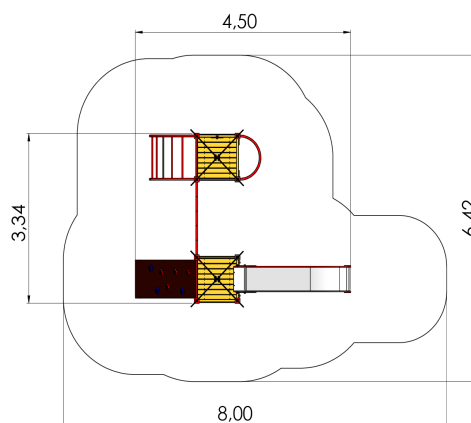

## **Technical information:**

Width of structure: 3.34m

Length of structure: 4.5m

Height of structure: 3.76m

Max. fall height: 1.92m

Recommended age of users: 4+

For simultaneous use by several children: 4-8

## **Product consists of:**

Platforms: 1pc height 1.55m

Platforms: 1pc height 1.55m

Roofs: 2pc

Slides: 1pc height 1.55m

Climbing nets: 1pc

Ladders: 1pc

Slopes: 1pc

Fireman poles: 1pc

Ladders: 1pc

Tuletõrjetorude arv: 1pc

Safety area width: 6.42m

Safety area length: 8m

Ground fixings: The product's painted profile posts made of laminated timber are concreted into the ground using hot-galvanized metal tubular fittings.

## **Product description:**

Stainless steel slide height 1,55m