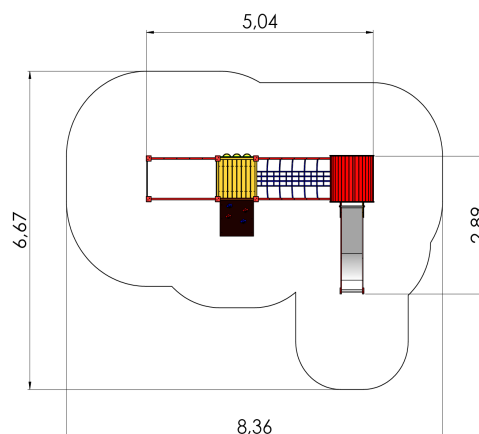

LM215-1 Play Centre LINDSAY

<http://www.tiptiptap.ee/en/products/playgrounds/play-centres/play-centre-lindsay-lm215-1>

Technical information:

Width of structure: 2.89m

Length of structure: 5.04m

Height of structure: 2.91m

Max. fall height: 1.92m

Recommended age of users: 4+

For simultaneous use by several children: 6-12

Product consists of:

Platforms: 1pc height 1.2m

Roofs: 1pc

Slides: 1pc height 1.2m

Climbing walls: 1pc

Climbing nets: 1pc

Bridges: 1pc

Slopes: 1pc

Play corners: 2pc

Safety area width: 6.67m

Safety area length: 8.36m