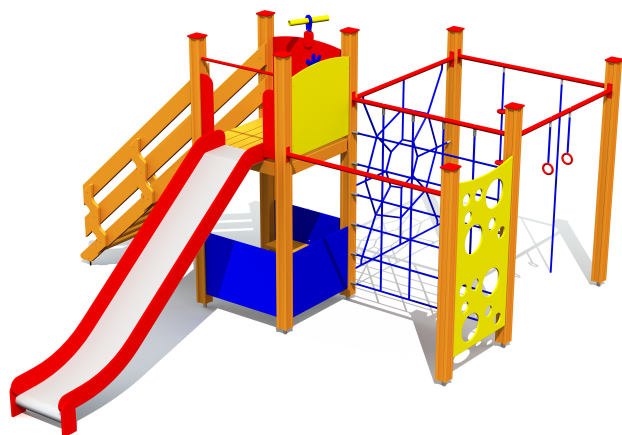

LM214-2 Play Centre with climbing frame HOLLY

<http://www.tiptiptap.ee/en/products/playgrounds/play-centres/play-centre-climbing-frame-holly-lm214-2>

Technical information:

Width of structure: 3.92m

Length of structure: 4.8m

Height of structure: 2.51m

Max. fall height: 1.9m

Recommended age of users: 1+/4+

For simultaneous use by several children: 5-10

Product consists of:

Platforms: 1pc height 1.55m

Slides: 1pc height 1.55m

Climbing walls: 1pc

Climbing nets: 2pc

Stairs with handrails: 1pc

Play corners: 1pc

Safety area width: 7.2m

Safety area length: 8.58m

Ground fixings: The product's painted profile posts made of laminated timber are concreted into the ground using hot-galvanized metal tubular fittings.