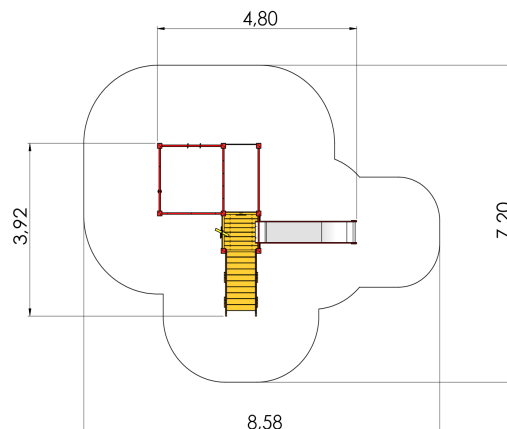

LM214-2 Play Centre with climbing frame HOLLY

<http://www.tiptiptap.ee/en/products/playgrounds/play-centres/play-centre-climbing-frame-holly-lm214-2>

Technical information:

Width of structure: 3.92m

Length of structure: 4.8m

Height of structure: 2.51m

Max. fall height: 1.9m

Recommended age of users: 1+/4+

For simultaneous use by several children: 5-10

Product consists of:

Platforms: 1pc height 1.55m

Slides: 1pc height 1.55m

Climbing walls: 1pc

Climbing nets: 2pc

Stairs with handrails: 1pc

Play corners: 1pc

Safety area width: 7.2m

Safety area length: 8.58m

Ground fixings: The product's painted profile posts made of laminated timber are concreted into the ground using hot-galvanized metal tubular fittings.