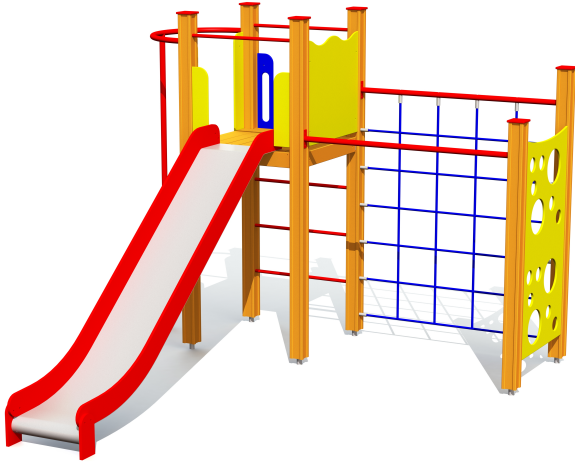

## **Technical information:**

Width of structure: 2.93m

Length of structure: 3.26m

Height of structure: 2.85m

Max. fall height: 1.92m

Recommended age of users: 4+

For simultaneous use by several children: 4-8

## **Product consists of:**

Platforms: 1pc height 1.55m

Slides: 1pc height 1.55m

Climbing walls: 1pc

Climbing nets: 1pc

Ladders: 1pc

Fireman poles: 1pc

Ladders: 1pc

Tuletõrjetorude arv: 1pc

Safety area width: 6.21m

Safety area length: 7.04m

Ground fixings: The product's painted profile posts made of laminated timber are concreted into the ground using hot-galvanized metal tubular fittings.

## **Product description:**

Stainless steel slide height 1,55m