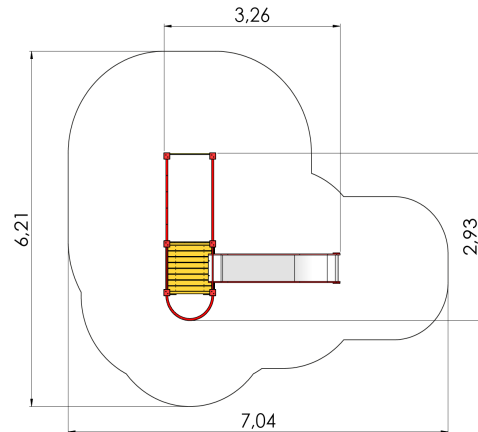

## **Technical information:**

Width of structure: 2.93m

Length of structure: 3.26m

Height of structure: 2.85m

Max. fall height: 1.92m

Recommended age of users: 4+

For simultaneous use by several children: 4-8

## **Product consists of:**

Platforms: 1pc height 1.55m

Slides: 1pc height 1.55m

Climbing walls: 1pc

Climbing nets: 1pc

Ladders: 1pc

Fireman poles: 1pc

Ladders: 1pc

Tuletõrjetorude arv: 1pc

Safety area width: 6.21m

Safety area length: 7.04m

Ground fixings: The product's painted profile posts made of laminated timber are concreted into the ground using hot-galvanized metal tubular fittings.

## **Product description:**

Stainless steel slide height 1,55m