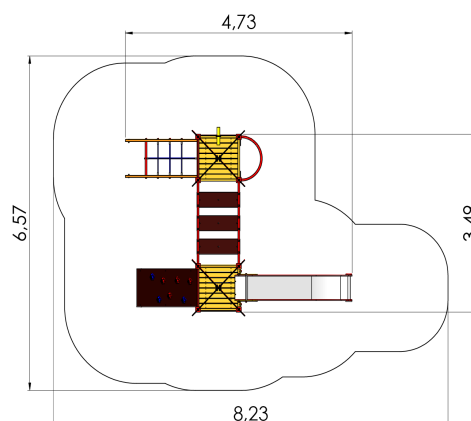

LM213 Play Centre DANIEL

<http://www.tiptiptap.ee/en/products/playgrounds/play-centres/play-centre-daniel-lm213>

Technical information:

Width of structure: 3.49m

Length of structure: 4.73m

Height of structure: 3.82m

Max. fall height: 1.55m

Recommended age of users: 4+

For simultaneous use by several children: 4-8

Product consists of:

Platforms: 1pc height 1.55m

Platforms: 1pc height 1.55m

Roofs: 2pc

Slides: 1pc height 1.55m

Safety area width: 6.57m

Safety area length: 8.23m

Ground fixings: The product's painted profile posts made of laminated timber are concreted into the ground using hot-galvanized metal tubular fittings.

Safety area: Yes

[View materials](#)

Product description:

Stainless steel slide height 1,55m