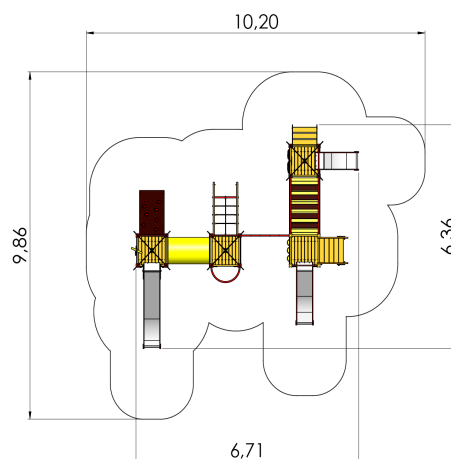

LM213-2 Play Centre DURREL

<http://www.tiptiptap.ee/en/products/playgrounds/play-centres/play-centre-durrel-lm213-2>

Technical information:

Width of structure: 6.36m

Length of structure: 6.71m

Height of structure: 3.8m

Max. fall height: 1.92m

Recommended age of users: 1+/4+

For simultaneous use by several children: 10-15

Product consists of:

Platforms: 2pc height 1.55m

Platforms: 1pc height 0.95m

Platforms: 1pc height 0.6m

Roofs: 3pc

Slides: 1pc height 1.55m

Slides: 2pc height 0.95m

Climbing walls: 1pc

Climbing nets: 1pc

Bridges: 1pc

Tunnels: 1pc

Slopes: 2pc

Stairs with handrails: 2pc

Fireman poles: 1pc

Play corners: 1pc

Tuletõrjitorude arv: 1pc

Safety area width: 9.86m

Safety area length: 10.2m

Ground fixings: The product's painted profile posts made of laminated timber are concreted into the ground using hot-galvanized metal tubular fittings.