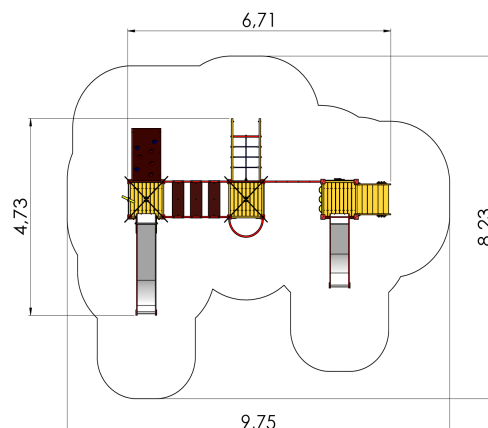

LM213-1 Play Centre DAGMAR

<http://www.tiptiptap.ee/en/products/playgrounds/play-centres/play-centre-dagmar-lm213-1>

Technical information:

Width of structure: 4.73m

Length of structure: 6.71m

Height of structure: 3.81m

Max. fall height: 1.86m

Recommended age of users: 1+/4+

For simultaneous use by several children: 6-12

Product consists of:

Platforms: 2pc height 1.55m

Platforms: 1pc height 0.95m

Roofs: 2pc

Slides: 1pc height 1.55m

Slides: 1pc height 0.95m

Climbing walls: 1pc

Climbing nets: 1pc

Bridges: 1pc

Slopes: 2pc

Stairs with handrails: 1pc

Fireman poles: 1pc

Play corners: 1pc

Tuletõrjetorude arv: 1pc

Safety area width: 8.23m

Safety area length: 9.75m

Safety area: Yes

[View materials](#)