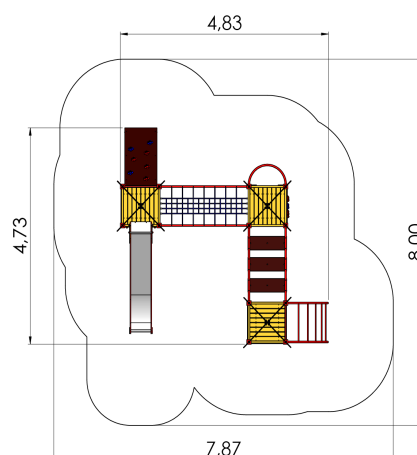

## **Technical information:**

Width of structure: 4.73m

Length of structure: 4.83m

Height of structure: 3.82m

Max. fall height: 2.25m

Recommended age of users: 4+

For simultaneous use by several children: 8-16

## **Product consists of:**

Platforms: 1pc height 1.55m

Platforms: 1pc height 1.55m

Platforms: 1pc height 1.55m

Roofs: 3pc

Slides: 1pc height 1.55m

Climbing walls: 1pc

Ladders: 1pc

Bridges: 2pc

Slopes: 1pc

Fireman poles: 1pc

Ladders: 1pc

Tuletõrjetorude arv: 1pc

Safety area width: 7.87m

Safety area length: 8m

Ground fixings: The product's painted profile posts made of laminated timber are concreted into the ground using hot-galvanized metal tubular fittings.

## **Product description:**

Stainless steel slide height 1,55m