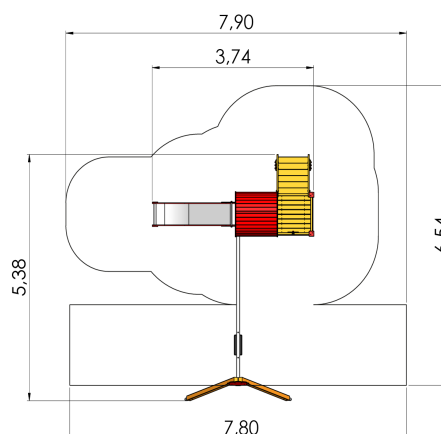

## **Technical information:**

Width of structure: 3.74m

Length of structure: 5.38m

Height of structure: 2.9m

Max. fall height: 1.35m

Recommended age of users: 1+

For simultaneous use by several children: 5-10

## **Product consists of:**

Platforms: 1pc height 0.95m

Platforms: 1pc height 1.2m

Roofs: 1pc

Slides: 1pc height 1.2m

Stairs with handrails: 1pc

Play corners: 1pc

Safety area width: 6.54m

Safety area length: 7.9m

Ground fixings: The product's painted profile posts made of laminated timber are concreted into the ground using hot-galvanized metal tubular fittings.

Safety area: Yes

[View materials](#)

## **Product description:**

A Play Centre: two platforms, wooden stairs with double handrails, 1.2m high slide, roof, captain's helm, role play corner (kitchen corner for girls or cab with steering wheel for boys) and swing bar with swing seat.