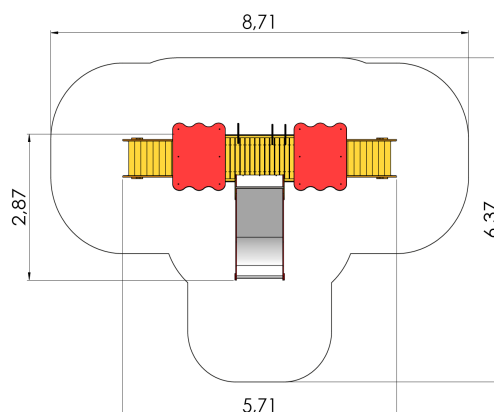

LM209 Play Centre OLIVER

<http://www.tiptap.ee/en/products/playgrounds/play-centres/play-centre-oliver-lm209>

Technical information:

Width of structure: 2.87m

Length of structure: 5.71m

Height of structure: 3.01m

Max. fall height: 1.2m

Recommended age of users: 1+

For simultaneous use by several children: 6-12

Product consists of:

Platforms: 1pc height 1.2m

Platforms: 1pc height 1.2m

Platforms: 1pc height 1.2m

Roofs: 2pc

Slides: 1pc height 1.2m

Bridges: 1pc

Stairs with handrails: 2pc

Play corners: 2pc

Safety area width: 6.37m

Safety area length: 8.71m

Ground fixings: The product's painted profile posts made of laminated timber are concreted into the ground using hot-galvanized metal tubular fittings.

Safety area: Yes

[View materials](#)

Product description:

A play centre with two platforms, seals and two role playing corners (a kitchen corner and a driver's cab, two slide roofs, two 1,2 m high slide grooves is meant for children at the age of 1 years.