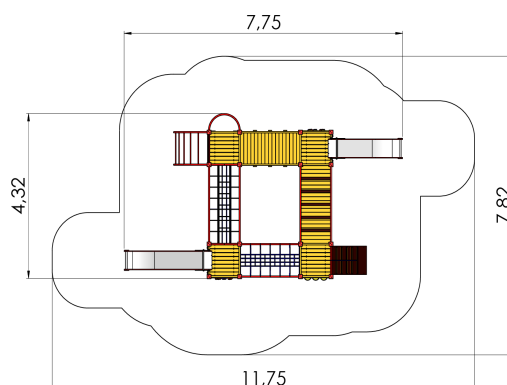

## **Technical information:**

Width of structure: 4.32m

Length of structure: 7.75m

Height of structure: 2.85m

Max. fall height: 2.25m

Recommended age of users: 4+

For simultaneous use by several children: 10-20

## **Product consists of:**

Platforms: 2pc height 1.55m

Platforms: 2pc height 1.2m

Roofs: 4pc

Slides: 1pc height 1.55m

Slides: 1pc height 1.2m

Climbing walls: 2pc

Bridges: 3pc

Tunnels: 1pc

Slopes: 2pc

Fireman poles: 1pc

Tuletõrjitorude arv: 1pc

Safety area width: 7.82m

Safety area length: 11.75m

Ground fixings: The product's painted profile posts made of laminated timber are concreted into the ground using hot-galvanized metal tubular fittings.