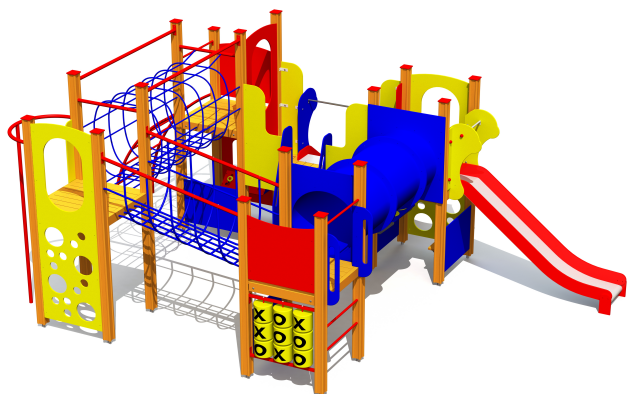

LM208-2 Play Centre ALBERTO

<http://www.tiptiptap.ee/en/products/playgrounds/play-centres/play-centre-alberto-lm208-2>

Technical information:

Width of structure: 5.48m

Length of structure: 6.38m

Height of structure: 2.85m

Max. fall height: 1.92m

Recommended age of users: 1+/4+

For simultaneous use by several children: 10-15

Product consists of:

Platforms: 2pc height 1.55m

Platforms: 2pc height 1.2m

Slides: 2pc height 1.2m

Climbing walls: 2pc

Tuletõrjetorude arv: 1pc

Safety area width: 9.03m

Safety area length: 9.88m

Ground fixings: The product's painted profile posts made of laminated timber are concreted into the ground using hot-galvanized metal tubular fittings.