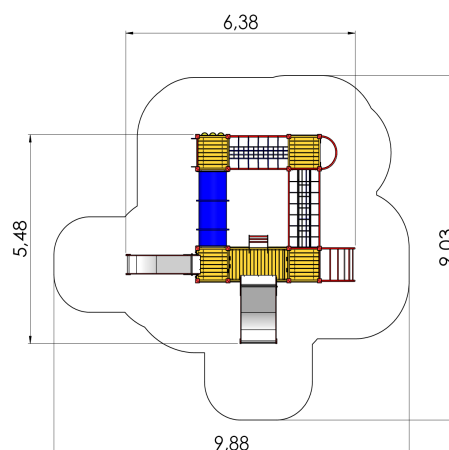

LM208-2 Play Centre ALBERTO

<http://www.tiptiptap.ee/en/products/playgrounds/play-centres/play-centre-alberto-lm208-2>

Technical information:

Width of structure: 5.48m

Length of structure: 6.38m

Height of structure: 2.85m

Max. fall height: 1.92m

Recommended age of users: 1+/4+

For simultaneous use by several children: 10-15

Product consists of:

Platforms: 2pc height 1.55m

Platforms: 2pc height 1.2m

Slides: 2pc height 1.2m

Climbing walls: 2pc

Tuletõrjetorude arv: 1pc

Safety area width: 9.03m

Safety area length: 9.88m

Ground fixings: The product's painted profile posts made of laminated timber are concreted into the ground using hot-galvanized metal tubular fittings.