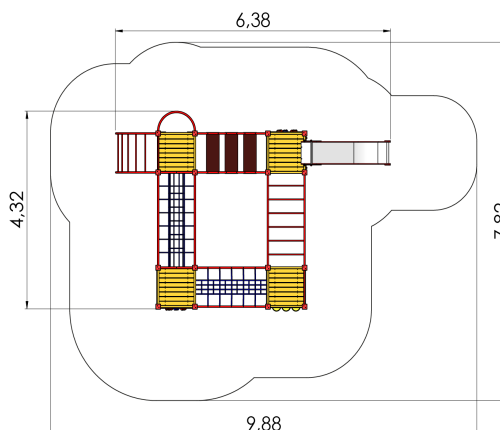

## **Technical information:**

Width of structure: 4.32m

Length of structure: 6.38m

Height of structure: 2.85m

Max. fall height: 2.25m

Recommended age of users: 4+

For simultaneous use by several children: 10-15

## **Product consists of:**

Platforms: 2pc height 1.2m

Platforms: 2pc height 1.55m

Roofs: 1pc

Slides: 1pc height 1.2m

Climbing walls: 2pc

Ladders: 2pc

Bridges: 2pc

Tunnels: 1pc

Slopes: 1pc

Fireman poles: 1pc

Ladders: 2pc

Tuletõrjetorude arv: 1pc

Safety area width: 7.82m

Safety area length: 9.87m

Ground fixings: The product's painted profile posts made of laminated timber are concreted into the ground using hot-galvanized metal tubular fittings.