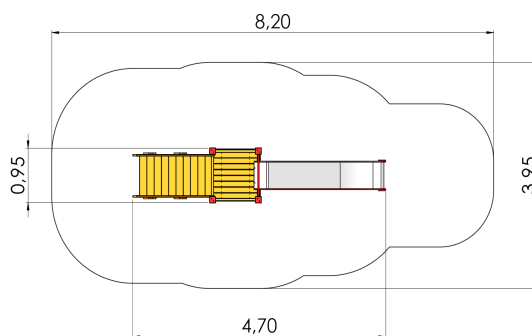

LM207S Slide EVE

<http://www.tiptiptap.ee/en/products/playgrounds/play-centres/slide-eve-lm207s>

Technical information:

Width of structure: 0.95m

Length of structure: 4.7m

Height of structure: 2.85m

Max. fall height: 1.55m

Recommended age of users: 1+

For simultaneous use by several children: 3-6

Product consists of:

Platforms: 1pc height 1.55m

Slides: 1pc height 1.55m

Stairs with handrails: 1pc

Play corners: 1pc

Safety area width: 3.95m

Safety area length: 8.2m

Ground fixings: The product's painted profile posts made of laminated timber are concreted into the ground using hot-galvanized metal tubular fittings.

Safety area: Yes

[View materials](#)

Product description:

A slide with 1.55m high slide, wooden stairs with double handrails and play corner (kitchen corner for girls or cab with steering wheel for boys) is meant for children from the age 1.