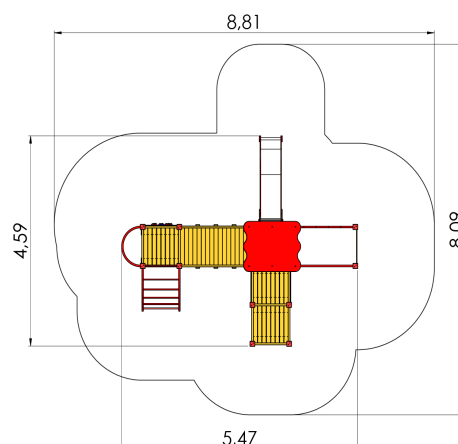

LM204 Play Centre RAYMOND

<http://www.tiptap.ee/en/products/playgrounds/play-centres/play-centre-raymond-lm204>

Technical information:

Width of structure: 4.59m

Length of structure: 5.47m

Height of structure: 2.97m

Max. fall height: 2.25m

Recommended age of users: 4+

For simultaneous use by several children: 8-16

Product consists of:

Platforms: 1pc height 1.55m

Platforms: 1pc height 1.2m

Platforms: 1pc height 0.95m

Roofs: 1pc

Slides: 1pc height 1.2m

Climbing walls: 1pc

Climbing nets: 1pc

Ladders: 1pc

Bridges: 1pc

Fireman poles: 1pc

Play corners: 1pc

Ladders: 1pc

Tuletõrjetorude arv: 1pc

Safety area width: 8.09m

Safety area length: 8.81m

Ground fixings: The product's painted profile posts made of laminated timber are concreted into the ground using hot-galvanized metal tubular fittings.