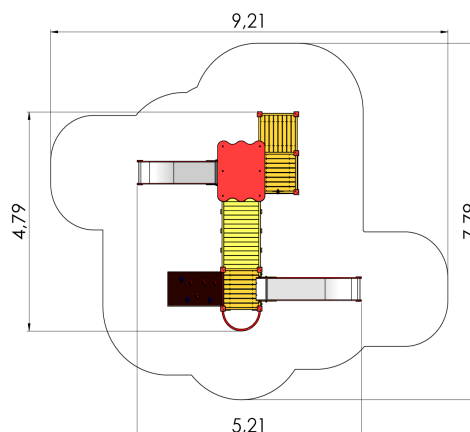

LM203 Play Centre RICHARD

<http://www.tiptap.ee/en/products/playgrounds/play-centres/play-centre-richard-lm203>

Technical information:

Width of structure: 4.79m

Length of structure: 5.21m

Height of structure: 2.97m

Max. fall height: 1.55m

Recommended age of users: 4+

For simultaneous use by several children: 8-16

Product consists of:

Platforms: 1pc height 1.55m

Platforms: 1pc height 1.2m

Roofs: 1pc

Slides: 1pc height 1.55m

Slides: 1pc height 1.2m

Bridges: 1pc

Slopes: 1pc

Fireman poles: 1pc

Tuletõrjetorude arv: 1pc

Safety area width: 7.79m

Safety area length: 9.21m

Ground fixings: The product's painted profile posts made of laminated timber are concreted into the ground using hot-galvanized metal tubular fittings.

Safety area: Yes

[View materials](#)

Product description:

A playvillage of four platforms with seals, one roof, a play corner, a connection bridge, a sloping run and two sliding channels (1,2 and 1,55m) is meant for children at the age of 4-15 years. To go up children use first low platform what is 0,7m high. There is a ship captain´s helm installed on the second platform. Under the third slide platform, there is a thematic playroom where one can choose between a kitchen corner with a bench for girls or a driver´s compartment for boys. From the third slide platform, one can move on by the bridge to a higher slide platform, from where it is possible to