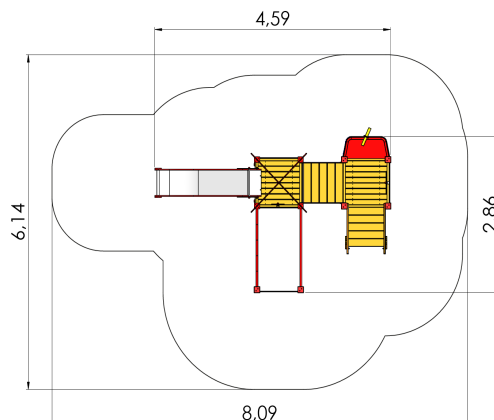

LM202-3 Play Centre MARIUS

<http://www.tiptaptap.ee/en/products/playgrounds/play-centres/play-centre-marius-lm202-3>

Technical information:

Width of structure: 2.86m

Length of structure: 4.59m

Height of structure: 3.37m

Max. fall height: 1.92m

Recommended age of users: 1+

For simultaneous use by several children: 3-6

Product consists of:

Platforms: 1pc height 1.2m

Platforms: 1pc height 0.95m

Roofs: 1pc

Slides: 1pc height 1.2m

Climbing walls: 1pc

Climbing nets: 1pc

Stairs with handrails: 1pc

Play corners: 1pc

Safety area width: 6.14m

Safety area length: 8.09m