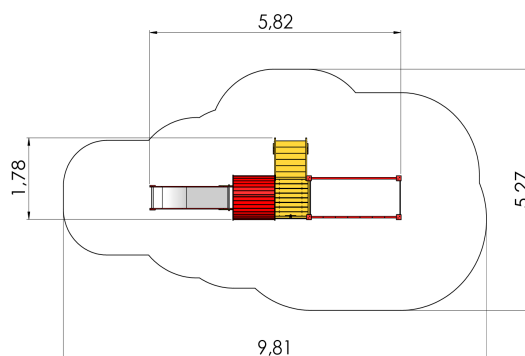

LM202-1 Play Centre MARIE

<http://www.tiptaptap.ee/en/products/playgrounds/play-centres/play-centre-marie-lm202-1>

Technical information:

Width of structure: 1.78m

Length of structure: 5.82m

Height of structure: 2.9m

Max. fall height: 2.23m

Recommended age of users: 1+

For simultaneous use by several children: 5-10

Product consists of:

Platforms: 1pc height 1m

Roofs: 1pc

Slides: 1pc height 1.2m

Climbing walls: 1pc

Climbing nets: 1pc

Stairs with handrails: 1pc

Fireman poles: 1pc

Play corners: 1pc

Tuletõrjetorude arv: 1pc

Safety area width: 5.27m

Safety area length: 9.81m

Ground fixings: The product's painted profile posts made of laminated timber are concreted into the ground using hot-galvanized metal tubular fittings.