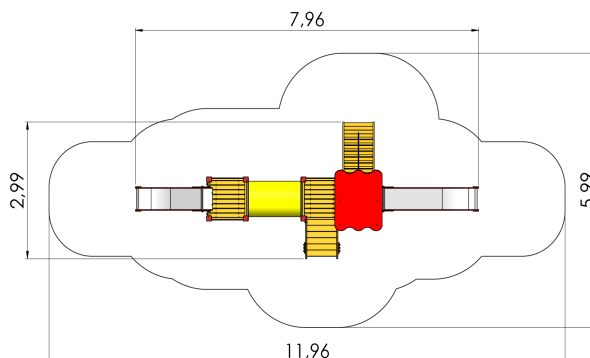

## **Technical information:**

Width of structure: 2.99m

Length of structure: 7.96m

Height of structure: 3.45m

Max. fall height: 1.55m

Recommended age of users: 1+/4+

For simultaneous use by several children: 6-12

## **Product consists of:**

Platforms: 1pc height 1.55m

Platforms: 1pc height 0.95m

Roofs: 1pc

Slides: 1pc height 1.55m

Slides: 1pc height 0.95m

Climbing walls: 1pc

Tunnels: 1pc

Slopes: 1pc

Stairs with handrails: 1pc

Safety area width: 5.99m

Safety area length: 11.96m

Ground fixings: The product's painted profile posts made of laminated timber are concreted into the ground using hot-galvanized metal tubular fittings.