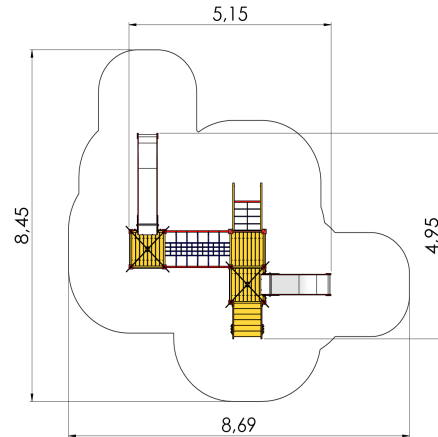

## **Technical information:**

Width of structure: 4.95m

Length of structure: 5.15m

Height of structure: 3.82m

Max. fall height: 1.55m

Recommended age of users: 1+/4+

For simultaneous use by several children: 8-16

## **Product consists of:**

Platforms: 1pc height 0.95m

Platforms: 1pc height 1.2m

Platforms: 1pc height 1.55m

Roofs: 2pc

Slides: 1pc height 0.95m

Slides: 1pc height 1.55m

Bridges: 1pc

Slopes: 1pc

Stairs with handrails: 1pc

Safety area width: 8.45m

Safety area length: 8.69m

Ground fixings: The product's painted profile posts made of laminated timber are concreted into the ground using hot-galvanized metal tubular fittings.