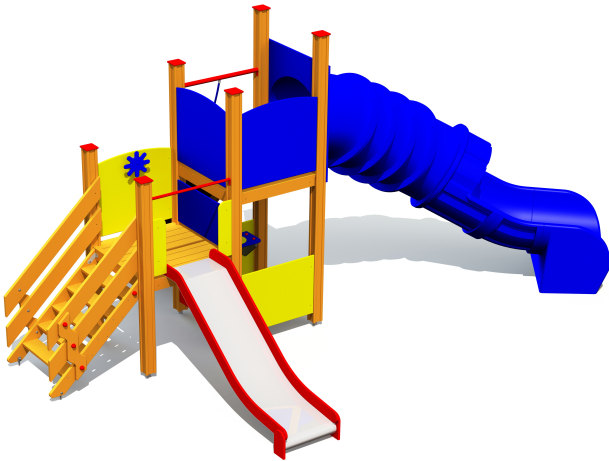

## **Technical information:**

Width of structure: 3.84m

Length of structure: 6.2m

Height of structure: 2.85m

Max. fall height: 1.55m

Recommended age of users: 1+/4+

For simultaneous use by several children: 4-8

## **Product consists of:**

Platforms: 1pc height 0.95m

Platforms: 1pc height 1.55m

Slides: 1pc height 0.95m

Tunnel slide: 1pc height 1.55m

Slopes: 1pc

Stairs with handrails: 1pc

Play corners: 1pc

Safety area width: 7.34m

Safety area length: 9.31m

Ground fixings: The product's painted profile posts made of laminated timber are concreted into the ground using hot-galvanized metal tubular fittings.

## **Product description:**

Multi activity complex MARCUS with 2 platforms is suitable for both younger and older children. Lower platform with 1,2m high slide and wooden stairs with handrails is meant for smaller children. Higher platform with 1,55 m high tube-slide and slope with climbing rope and wooden steps is accesable only for children from the age 4.