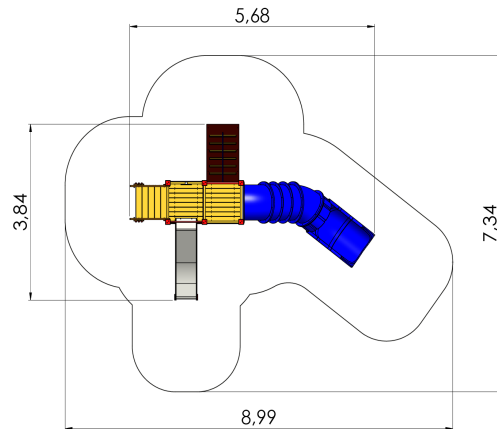

## **Technical information:**

Width of structure: 3.84m

Length of structure: 6.2m

Height of structure: 2.85m

Max. fall height: 1.55m

Recommended age of users: 1+/4+

For simultaneous use by several children: 4-8

## **Product consists of:**

Platforms: 1pc height 0.95m

Platforms: 1pc height 1.55m

Slides: 1pc height 0.95m

Tunnel slide: 1pc height 1.55m

Slopes: 1pc

Stairs with handrails: 1pc

Play corners: 1pc

Safety area width: 7.34m

Safety area length: 9.31m

Ground fixings: The product's painted profile posts made of laminated timber are concreted into the ground using hot-galvanized metal tubular fittings.