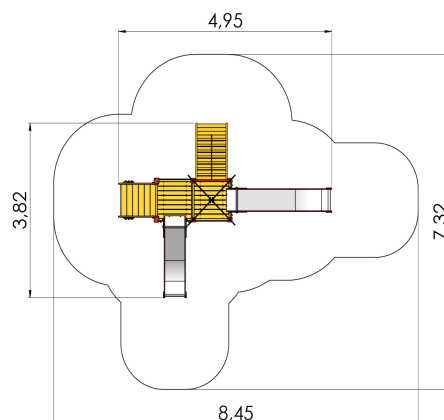

LM100 Play Centre REGINA

<http://www.tiptiptap.ee/en/products/playgrounds/play-centres/play-centre-regina-lm100>

Technical information:

Width of structure: 3.82m

Length of structure: 4.95m

Height of structure: 3.82m

Max. fall height: 1.55m

Recommended age of users: 1+/4+

For simultaneous use by several children: 5-10

Product consists of:

Platforms: 1pc height 0.95m

Platforms: 1pc height 1.55m

Slides: 1pc height 0.95m

Slides: 1pc height 1.55m

Slopes: 1pc

Stairs with handrails: 1pc

Safety area width: 7.32m

Safety area length: 8.45m

Ground fixings: The product's painted profile posts made of laminated timber are concreted into the ground using hot-galvanized metal tubular fittings.

Safety area: Yes

[View materials](#)

Product description:

Multi activity slide for various ages of children. It has two platforms. Lower platform with 1,2m slide is accessible for children from age 1 using the wooden stairs with handrails. Higher platform with 1,55m slide is meant for children from age 4. Children can climb up to the platform using the slope with wooden steps provided with climbing rope. Under the higher platform Children can practice arithmetics by using the abacus.