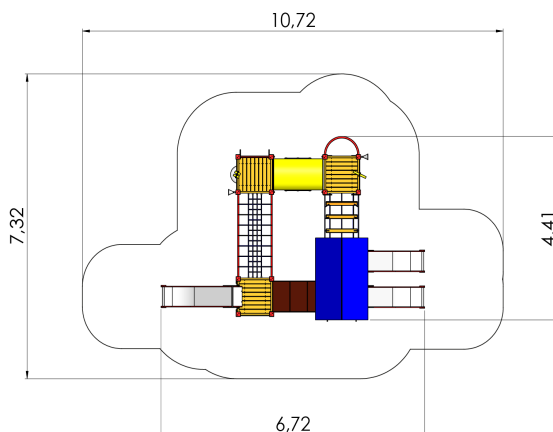

LM018 Play Centre RAUL

<http://www.tiptiptap.ee/en/products/playgrounds/play-centres/play-centre-raul-lm018>

Technical information:

Width of structure: 4.41m

Length of structure: 6.72m

Height of structure: 3.31m

Max. fall height: 1.98m

Recommended age of users: 4+

For simultaneous use by several children: 6-12