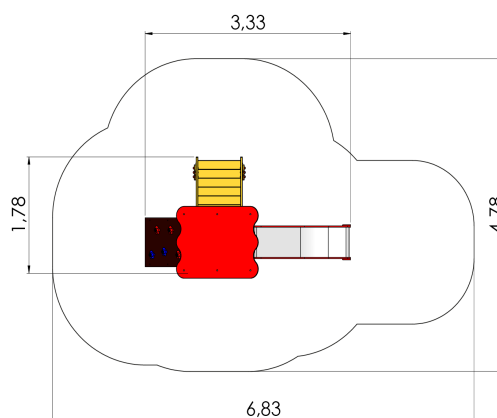

### **Technical information:**

Width of structure: 1.78m

Length of structure: 3.33m

Height of structure: 2.77m

Max. fall height: 0.95m

Recommended age of users: 1+

For simultaneous use by several children: 3-6

### **Product consists of:**

Platforms: 1pc height 0.95m

Roofs: 1pc

Slides: 1pc height 0.95m

Slopes: 1pc

Stairs with handrails: 1pc

Play corners: 1pc

Safety area width: 4.78m

Safety area length: 6.83m

Ground fixings: The product's painted profile posts made of laminated timber are concreted into the ground using hot-galvanized metal tubular fittings.