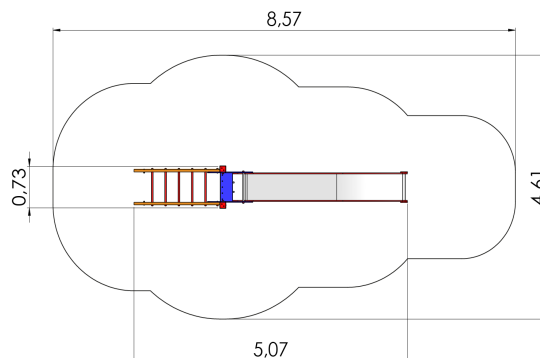

### **Technical information:**

Width of structure: 0.73m

Length of structure: 5.07m

Height of structure: 2.82m

Max. fall height: 2.15m

Recommended age of users: 4+

For simultaneous use by several children: 1-2

### **Product consists of:**

Slides: 1pc height 2.15m

Ladders: 1pc

Ladders: 1pc

Safety area width: 4.61m

Safety area length: 8.57m

Ground fixings: The product's painted rectangular posts made of laminated timber are concreted into the ground using hot-galvanized metal tubular fittings.