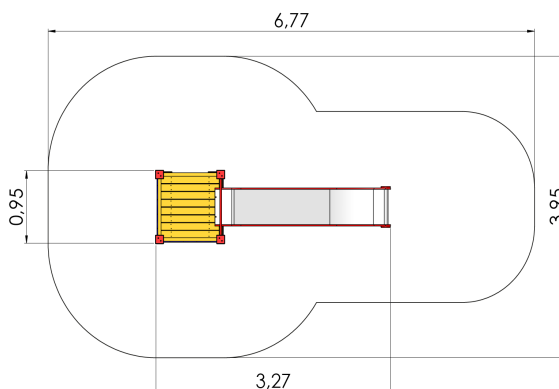

## LM011 Slide DAN (1,55m)

<http://www.tiptiptap.ee/en/products/playgrounds/play-centres/slide-dan-155m-lm011>

### **Technical information:**

Width of structure: 0.95m

Length of structure: 3.27m

Height of structure: 2.57m

Max. fall height: 0.24m

Recommended age of users: 1+

For simultaneous use by several children: 3-5

### **Product consists of:**

Platforms: 1pc height 1.55m

Slides: 1pc height 1.55m

Safety area width: 3.95m

Safety area length: 6.77m

Ground fixings: The product's painted profile posts made of laminated timber are concreted into the ground using hot-galvanized metal tubular fittings.