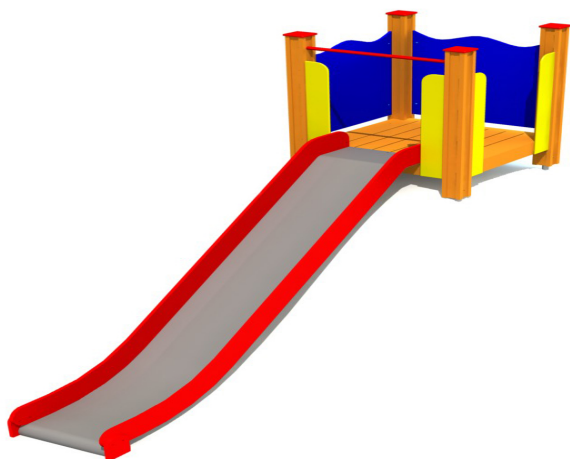

## LM011 Slide DAN (1,55m)

<http://www.tiptiptap.ee/en/products/playgrounds/play-centres/slide-dan-155m-lm011>

### **Technical information:**

Width of structure: 0.95m

Length of structure: 3.27m

Height of structure: 2.57m

Max. fall height: 0.24m

Recommended age of users: 1+

For simultaneous use by several children: 3-5

### **Product consists of:**

Platforms: 1pc height 1.55m

Slides: 1pc height 1.55m

Safety area width: 3.95m

Safety area length: 6.77m

Ground fixings: The product's painted profile posts made of laminated timber are concreted into the ground using hot-galvanized metal tubular fittings.