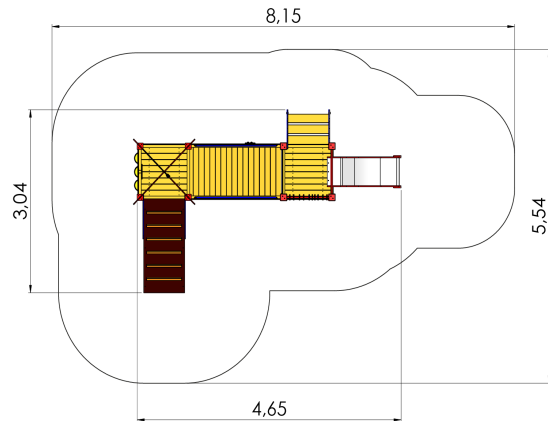

## **Technical information:**

Width of structure: 3.04m

Length of structure: 4.65m

Height of structure: 3.66m

Max. fall height: 0.95m

Recommended age of users: 1+

For simultaneous use by several children: 4-8

## **Product consists of:**

Platforms: 1pc height 0.6m

Platforms: 1pc height 0.95m

Slides: 1pc height 0.6m

Slopes: 1pc

Stairs with handrails: 1pc

Safety area width: 5.54m

Safety area length: 8.15m

## **Product description:**

A small play centre is meant for children at the age 1. It has 2 platforms. Lower platform with 0,6 m slide and higher platform- 0,95m. Children can climb up to the higher platform by a sloping run with wooden steps and go to another platform along a net bridge with metal banisters.