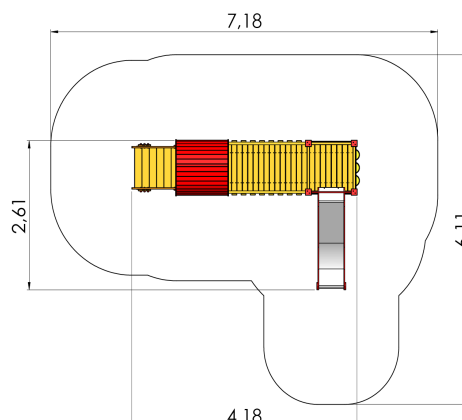

LM006 Play Centre LAURA

<http://www.tiptaptap.ee/en/products/playgrounds/play-centres/play-centre-laura-lm006>

Technical information:

Width of structure: 2.61m

Length of structure: 4.18m

Height of structure: 2.7m

Max. fall height: 0.95m

Recommended age of users: 1+

For simultaneous use by several children: 5-10

Product consists of:

Platforms: 1pc height 0.95m

Platforms: 1pc height 0.95m

Roofs: 1pc

Slides: 1pc height 0.95m

Bridges: 1pc

Stairs with handrails: 1pc

Safety area width: 6.11m

Safety area length: 7.18m

Ground fixings: The product's painted profile posts made of laminated timber are concreted into the ground using hot-galvanized metal tubular fittings.

Safety area: Yes

[View materials](#)

Product description:

A slide height 0,95m with a long bridge, a roof and Tic-Tac-Toe game is meant for children aged 1-4 years. Children can climb up to the platform by using wooden stairs with double handrails.