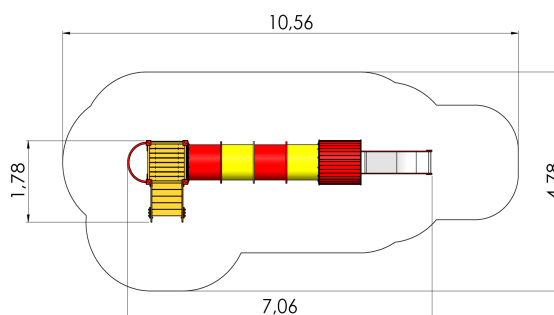

### **Technical information:**

Width of structure: 1.78m

Length of structure: 7.06m

Height of structure: 2.66m

Max. fall height: 0.95m

Recommended age of users: 1+

For simultaneous use by several children: 6-12

### **Product consists of:**

Platforms: 1pc height 0.95m

Platforms: 1pc height 0.95m

Roofs: 1pc

Slides: 1pc height 0.95m

Ladders: 1pc

Tunnels: 1pc

Stairs with handrails: 1pc

Fireman poles: 1pc

Ladders: 1pc

Tuletõrjetorude arv: 1pc

Safety area width: 4.25m

Safety area length: 10.56m

Ground fixings: The product's painted profile posts made of laminated timber are concreted into the ground using hot-galvanized metal tubular fittings.