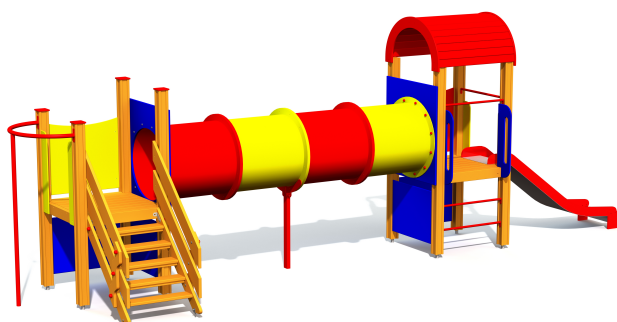

## LM006-2 Play Centre LAUREN

<http://www.tiptiptap.ee/en/products/playgrounds/play-centres/play-centre-lauren-lm006-2>

### **Technical information:**

Width of structure: 1.78m

Length of structure: 7.06m

Height of structure: 2.66m

Max. fall height: 0.95m

Recommended age of users: 1+

For simultaneous use by several children: 6-12

### **Product consists of:**

Platforms: 1pc height 0.95m

Platforms: 1pc height 0.95m

Roofs: 1pc

Slides: 1pc height 0.95m

Ladders: 1pc

Tunnels: 1pc

Stairs with handrails: 1pc

Fireman poles: 1pc

Ladders: 1pc

Tuletõrjetorude arv: 1pc

Safety area width: 4.25m

Safety area length: 10.56m

Ground fixings: The product's painted profile posts made of laminated timber are concreted into the ground using hot-galvanized metal tubular fittings.