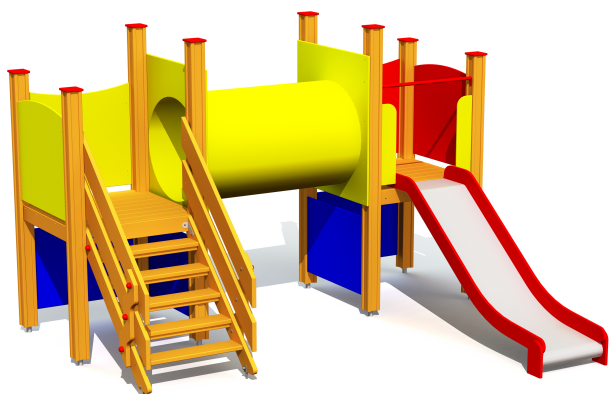

LM006-1 Play Centre LAURI

<http://www.tiptiptap.ee/en/products/playgrounds/play-centres/play-centre-lauri-lm006-1>

Technical information:

Width of structure: 2.61m

Length of structure: 3.14m

Height of structure: 2.16m

Max. fall height: 0.95m

Recommended age of users: 1+

For simultaneous use by several children: 5-10

Product consists of:

Platforms: 1pc height 0.95m

Platforms: 1pc height 0.95m

Slides: 1pc height 0.95m

Tunnels: 1pc

Stairs with handrails: 1pc

Safety area width: 6.11m

Safety area length: 6.14m

Ground fixings: The product's painted profile posts made of laminated timber are concreted into the ground using hot-galvanized metal tubular fittings.