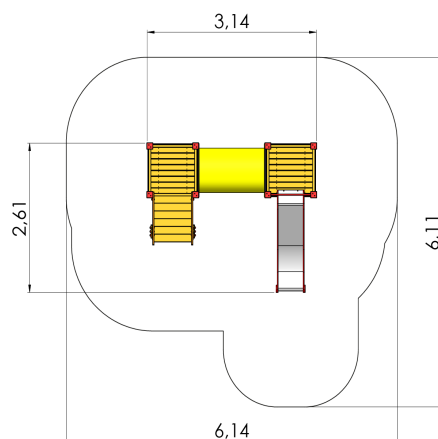

LM006-1 Play Centre LAURI

<http://www.tiptiptap.ee/en/products/playgrounds/play-centres/play-centre-lauri-lm006-1>

Technical information:

Width of structure: 2.61m

Length of structure: 3.14m

Height of structure: 2.16m

Max. fall height: 0.95m

Recommended age of users: 1+

For simultaneous use by several children: 5-10

Product consists of:

Platforms: 1pc height 0.95m

Platforms: 1pc height 0.95m

Slides: 1pc height 0.95m

Tunnels: 1pc

Stairs with handrails: 1pc

Safety area width: 6.11m

Safety area length: 6.14m

Ground fixings: The product's painted profile posts made of laminated timber are concreted into the ground using hot-galvanized metal tubular fittings.