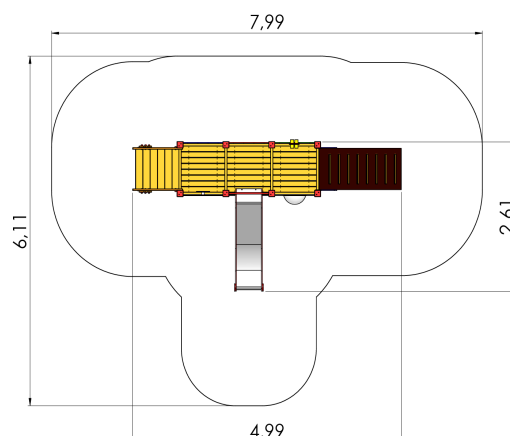

## **Technical information:**

Width of structure: 2.61m

Length of structure: 4.99m

Height of structure: 2.15m

Max. fall height: 0.95m

Recommended age of users: 1+

For simultaneous use by several children: 5-10

## **Product consists of:**

Platforms: 1pc height 0.95m

Platforms: 1pc height 0.95m

Platforms: 1pc height 0.95m

Slides: 1pc height 0.95m

Slopes: 1pc

Stairs with handrails: 1pc

Safety area width: 6.11m

Safety area length: 7.99m

Ground fixings: The product's painted profile posts made of laminated timber are concreted into the ground using hot-galvanized metal tubular fittings.

Safety area: Yes

[View materials](#)

## **Product description:**

A Play centre for children: with one long platform, stairs with double handrails, seals, 0,95m slide and sloping run, the steps of which are made of wood.

Sand or rubber safety tiles are recommended all over the safety area.