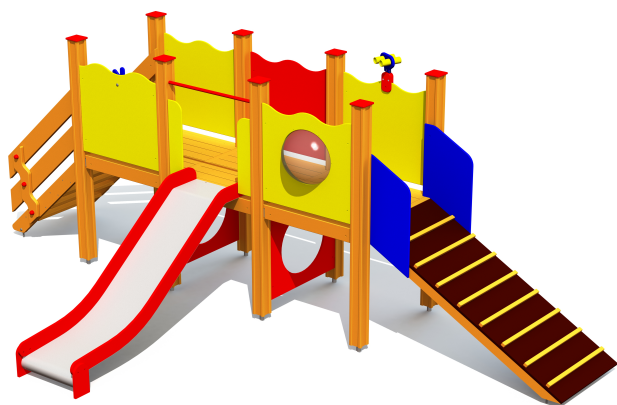

## **Technical information:**

Width of structure: 2.61m

Length of structure: 4.99m

Height of structure: 2.15m

Max. fall height: 0.95m

Recommended age of users: 1+

For simultaneous use by several children: 5-10

## **Product consists of:**

Platforms: 1pc height 0.95m

Platforms: 1pc height 0.95m

Platforms: 1pc height 0.95m

Slides: 1pc height 0.95m

Slopes: 1pc

Stairs with handrails: 1pc

Safety area width: 6.11m

Safety area length: 7.99m

Ground fixings: The product's painted profile posts made of laminated timber are concreted into the ground using hot-galvanized metal tubular fittings.

Safety area: Yes

[View materials](#)

## **Product description:**

A Play centre for children: with one long platform, stairs with double handrails, seals, 0,95m slide and sloping run, the steps of which are made of wood.

Sand or rubber safety tiles are recommended all over the safety area.