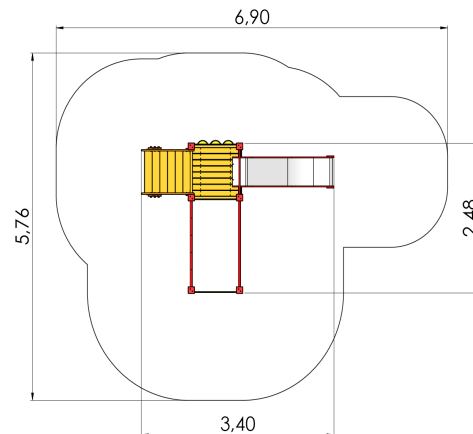

LM003 Play Centre JACOB

<http://www.tiptiptap.ee/en/products/playgrounds/play-centres/play-centre-jacob-lm003>

Technical information:

Width of structure: 2.48m

Length of structure: 3.4m

Height of structure: 2.15m

Max. fall height: 1.92m

Recommended age of users: 1+

For simultaneous use by several children: 5-10

Product consists of:

Platforms: 1pc height 0.95m

Slides: 1pc height 0.95m

Climbing walls: 1pc

Climbing nets: 1pc

Stairs with handrails: 1pc

Safety area width: 5.76m

Safety area length: 6.9m

Ground fixings: The product's painted profile posts made of laminated timber are concreted into the ground using hot-galvanized metal tubular fittings.

Safety area: Yes

[View materials](#)

Product description:

A slide height 0,95m with stairs, climbing facilities (cheese wall and climbing net) and tic-tac-toe game is meant for children from the age 1. To go to the platform, children use stairs, to which double handrails in both sides are attached.